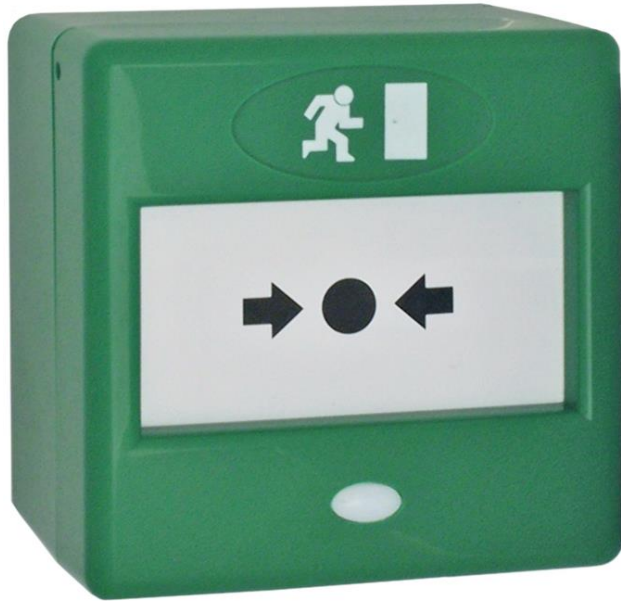

CQR AFP3 Range Green Resettable Call Points

The AFP3 CQR range of resettable low voltage emergency call points provide emergency override for fail unlocked electronic locking devices.

There are three versions available with either; single, double or triple pole micro switches.

Each call point is fitted with a flexible plastic panel instead of glass and can easily be reset using a plastic key.

AFP3/COVER

Features & Benefits

- IP44 (Indoor use only)
- Size - H85 x W85 x D55mm
- Resettable
- Single, Double or Triple Single Pole
- Plastic Resettable Element
- 12/24V DC Operating Voltage
- 12A 125/250V AC Contact Rating
- Red LED with Current Limiting Resistor
- Temperature range -10°C - +55°C
- ABS Case with Polycarbonate Operating Element
- Low voltage

AFP3/KEY

Code	Description
AFP3/GR	Single Pole Call Point
AFP3/GR/DP	Double Pole Call Point
AFP3/GR/TP	Triple Pole Call Point
AFP3/COVER	Transparent Hinged Cover
AFP3/KEY	Additional Key