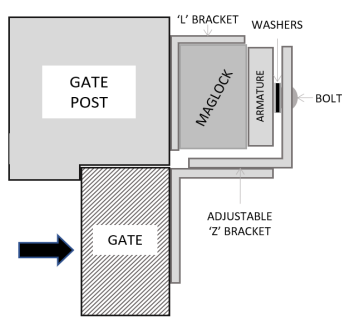

BKEX1200ZL
 • Adjustable Z brackets (Maximum 20mm)
 • Suitable for RGL Slimline External Maglocks - inc: EXML1200-GATE & EXML1200-GATE-M

BKEX1200ZL
 • ZL bracket for use on inward opening gates
 • Anodised aluminium finish
 • Z Bracket can provide an extra 20mm of reach for non standard door settings

KP50

WP66-G-CB-PTO

ML600

DU-CB/PTE

DIMENSIONS	CONTENTS
------------	----------

BKEX1200ZL
 • Z: 185 (mm) • L: 223 (mm)
 • 1.18kg (Boxed)
 • 1.03kg (Unboxed)

BKEX1200ZL
 • 2 x Brackets to make up Z
 • 1 x L Bracket
 • 1 x Fixing kit