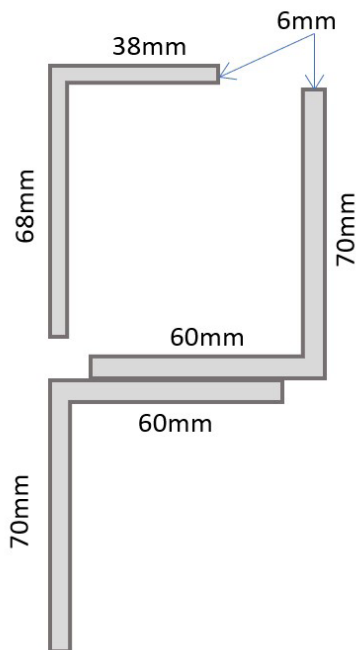

ZL BRACKETS FOR STANDARD EXTERNAL MAGNET (1200LB)

MAGNETIC LOCK

External range of maglocks and brackets from a market leader in access control.

BKEX1200ZL

SPECIFICATION	FEATURES	OTHER PRODUCTS
---------------	----------	----------------

BKEX1200ZL
 • Adjustable Z brackets (Maximum 20mm)
 • Suitable for RGL Slimline External Maglocks - inc: EXML1200-GATE & EXML1200-GATE-M

BKEX1200ZL
 • ZL bracket for use on inward opening gates
 • Anodised aluminium finish
 • Z Bracket can provide an extra 20mm of reach for non standard door settings

KP50

WP66-G-CB-PTO

ML600

DU-CB/PTE

DIMENSIONS	CONTENTS
------------	----------

BKEX1200ZL
 • Z: 185 (mm) • L: 223 (mm)
 • 1.18kg (Boxed)
 • 1.03kg (Unboxed)

BKEX1200ZL
 • 2 x Brackets to make up Z
 • 1 x L Bracket
 • 1 x Fixing kit