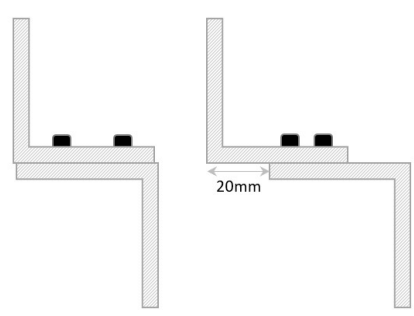

BKEX1200ZL
 • Adjustable Z brackets (Maximum 20mm)
 • Suitable for RGL Slimline External Maglocks - inc: EXML1200-GATE & EXML1200-GATE-M

BKEX1200ZL
 • ZL bracket for use on inward opening gates
 • Anodised aluminium finish
 • Z Bracket can provide an extra 20mm of reach for non standard door settings

KP50

WP66-G-CB-PTO

ML600

DU-CB/PTE

DIMENSIONS	CONTENTS
------------	----------

BKEX1200ZL
 • Z: 185 (mm) • L: 223 (mm)
 • 1.18kg (Boxed)
 • 1.03kg (Unboxed)

BKEX1200ZL
 • 2 x Brackets to make up Z
 • 1 x L Bracket
 • 1 x Fixing kit